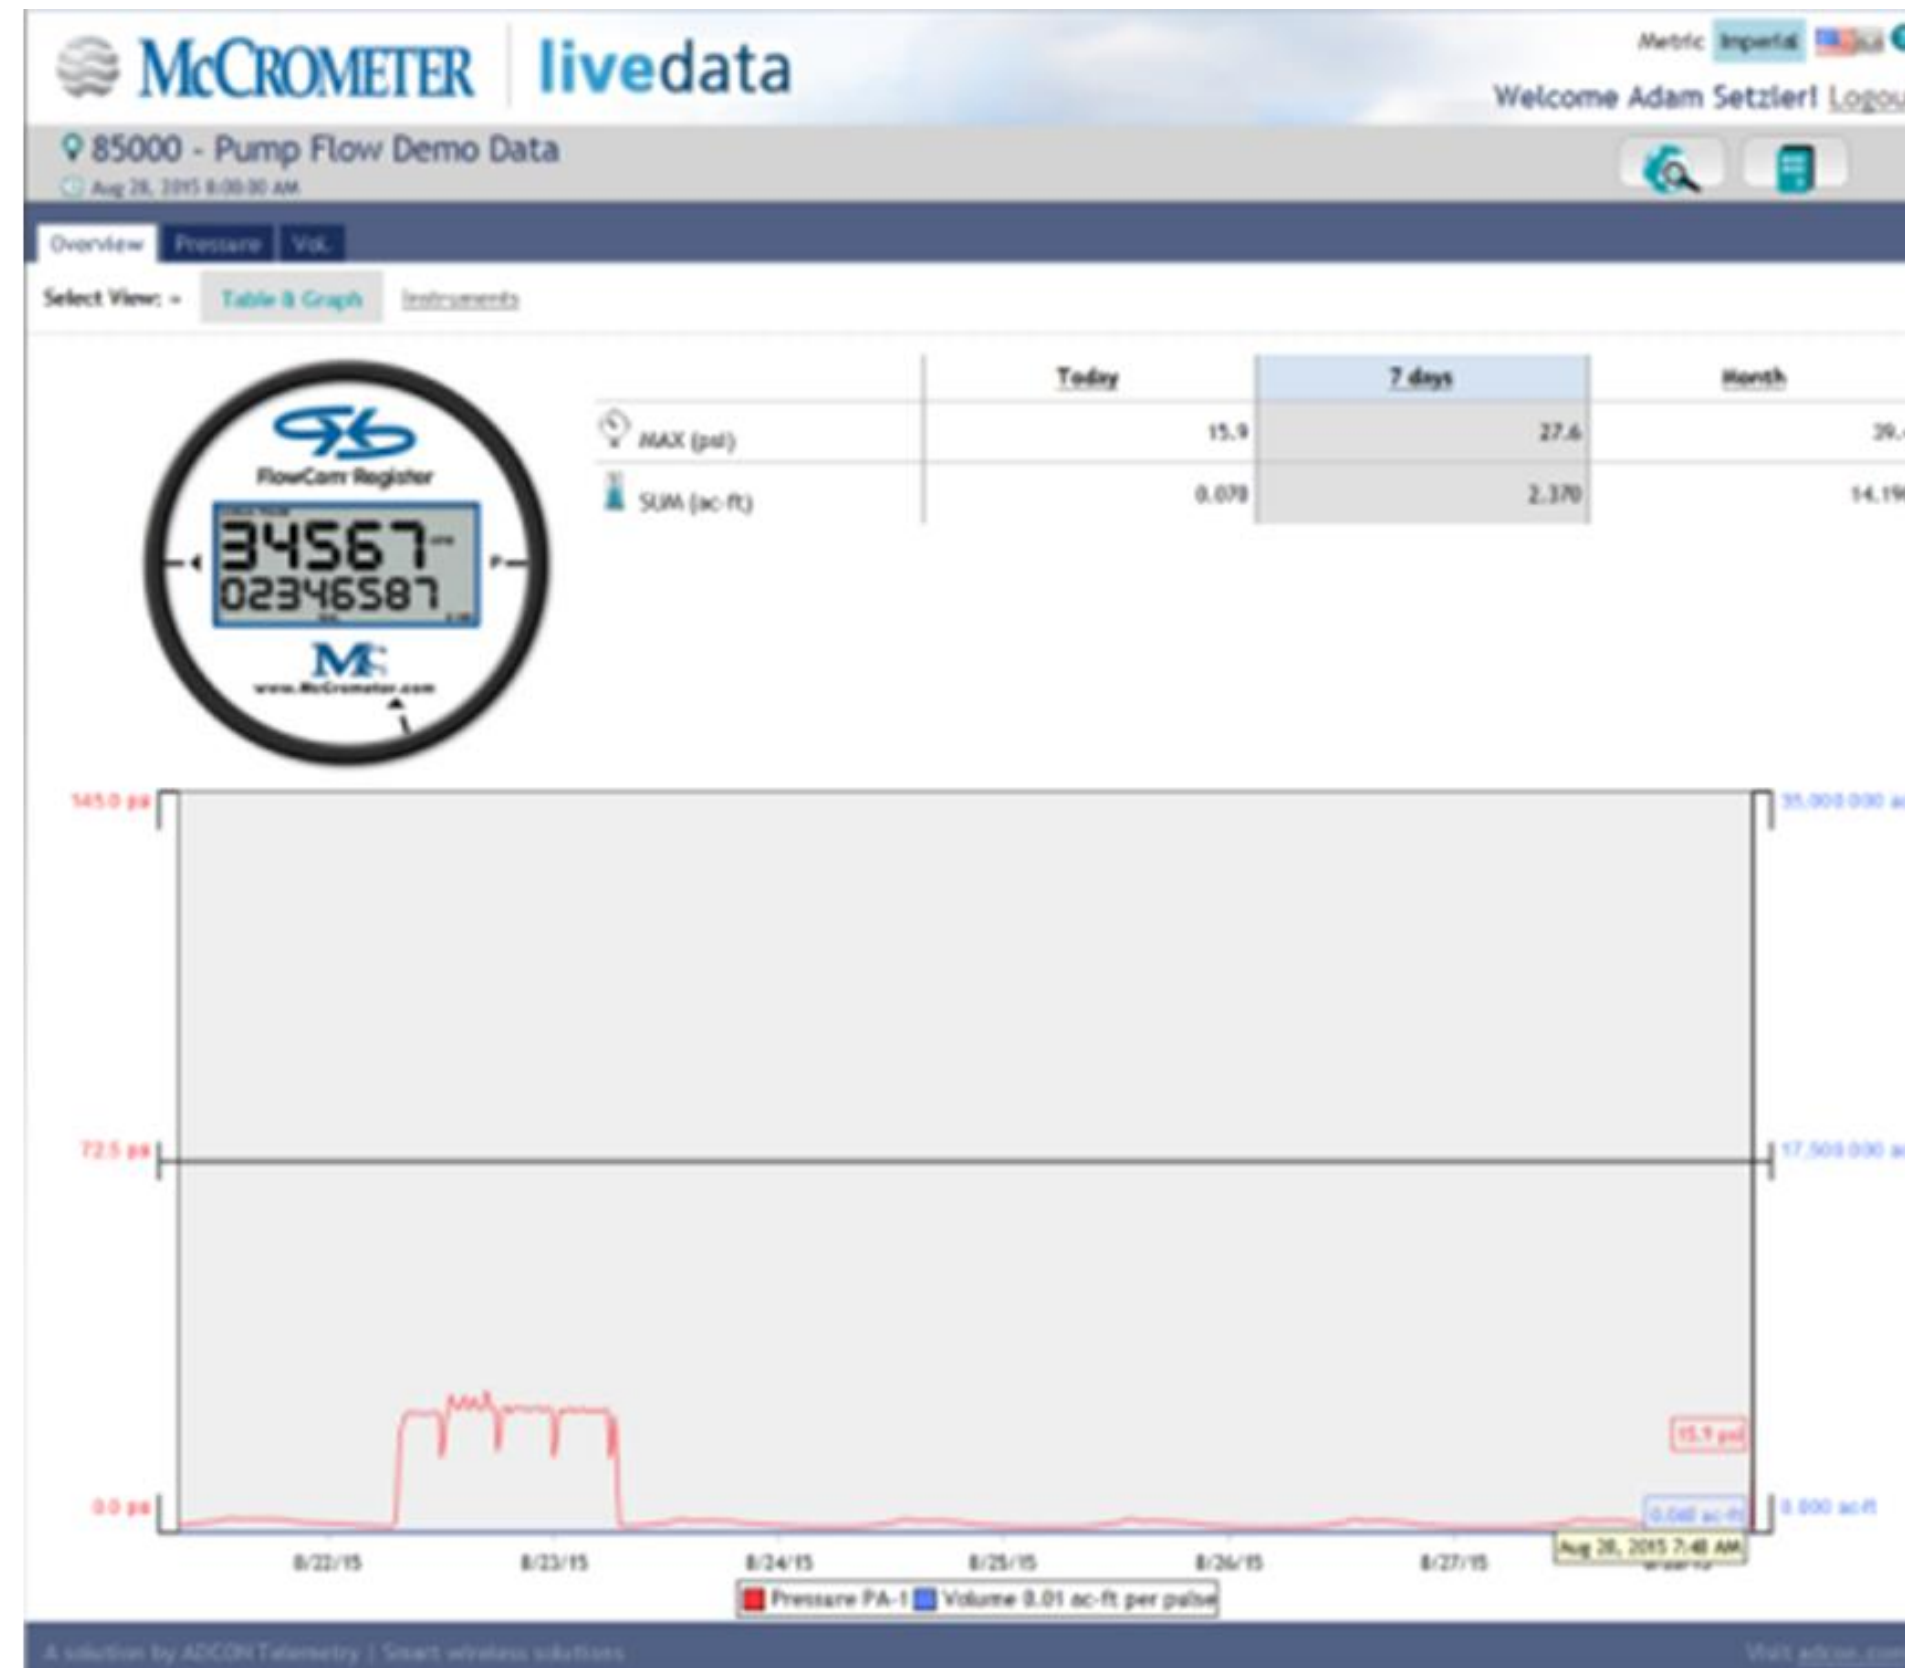

Digital Register

- *ExactRead samples the digital register directly for its totalizer value, so the numbers are guaranteed to match.*