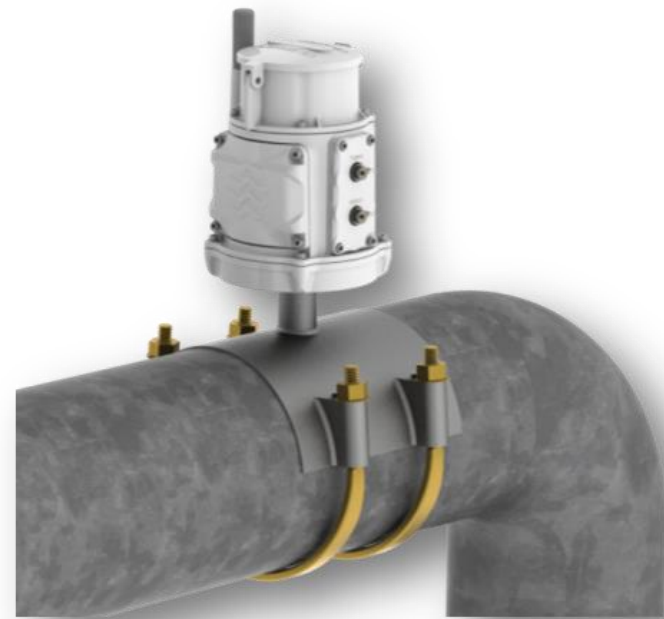

## **Ecolog1000**

- Surface Water or Groundwater
- Vented Pressure Cell
- Integrated Cellular and Bluetooth Communications
- Water Level (pressure), temperature, (also Conductivity model)
- Internal Logger
- Ranges: 0: 4, 10, 20, 40, 100m
- Accuracy +/- 0.05%

## **Configurations Overview**

- **Higher Number of Inputs**
  - **Water level, System status, Weather, Soil Moisture, etc.**
- **Special Functions**
  - **SDI-12**
- **Quick Disconnect Binders**
- **IP67 waterproof**
- **Option for Customer Server**
- **Y-Cables allow multiple inputs into each port**

# FlowConnect™

SUBHEAD TITLE GOES HERE

## ***FlowConnect™ Wireless Telemetry Register***

- ***Digital, Remote Mount***
- ***Cellular (GPRS or CDMA) or Satellite***
- ***Additional Sensor Inputs***
  - ✓ ***Pressure Transducer***
  - ✓ ***Level Sensor***
  - ✓ ***Rain Gauge***
- ***4/20mA and Pulse Outputs***
- ***Battery Powered or Solar Power Option***
- ***Compatible with NRD App from Longitude 103***