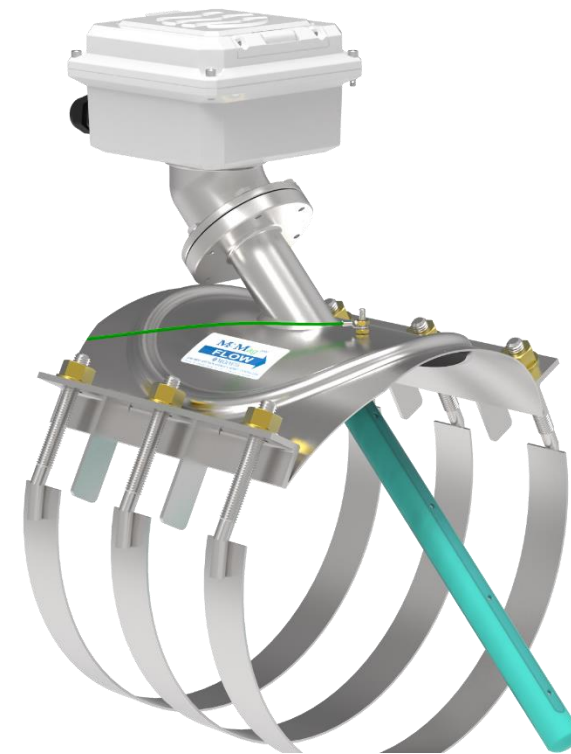

## SmartTrax works with...

- Any meter with an output enabled
- McPropeller
- Water Specialities Propeller
- Ultra Mag
- Dura Mag
- FPI Mag
- McMag
- Competitive Brands

# SmartTrax on-board

SUBHEAD TITLE GOES HERE