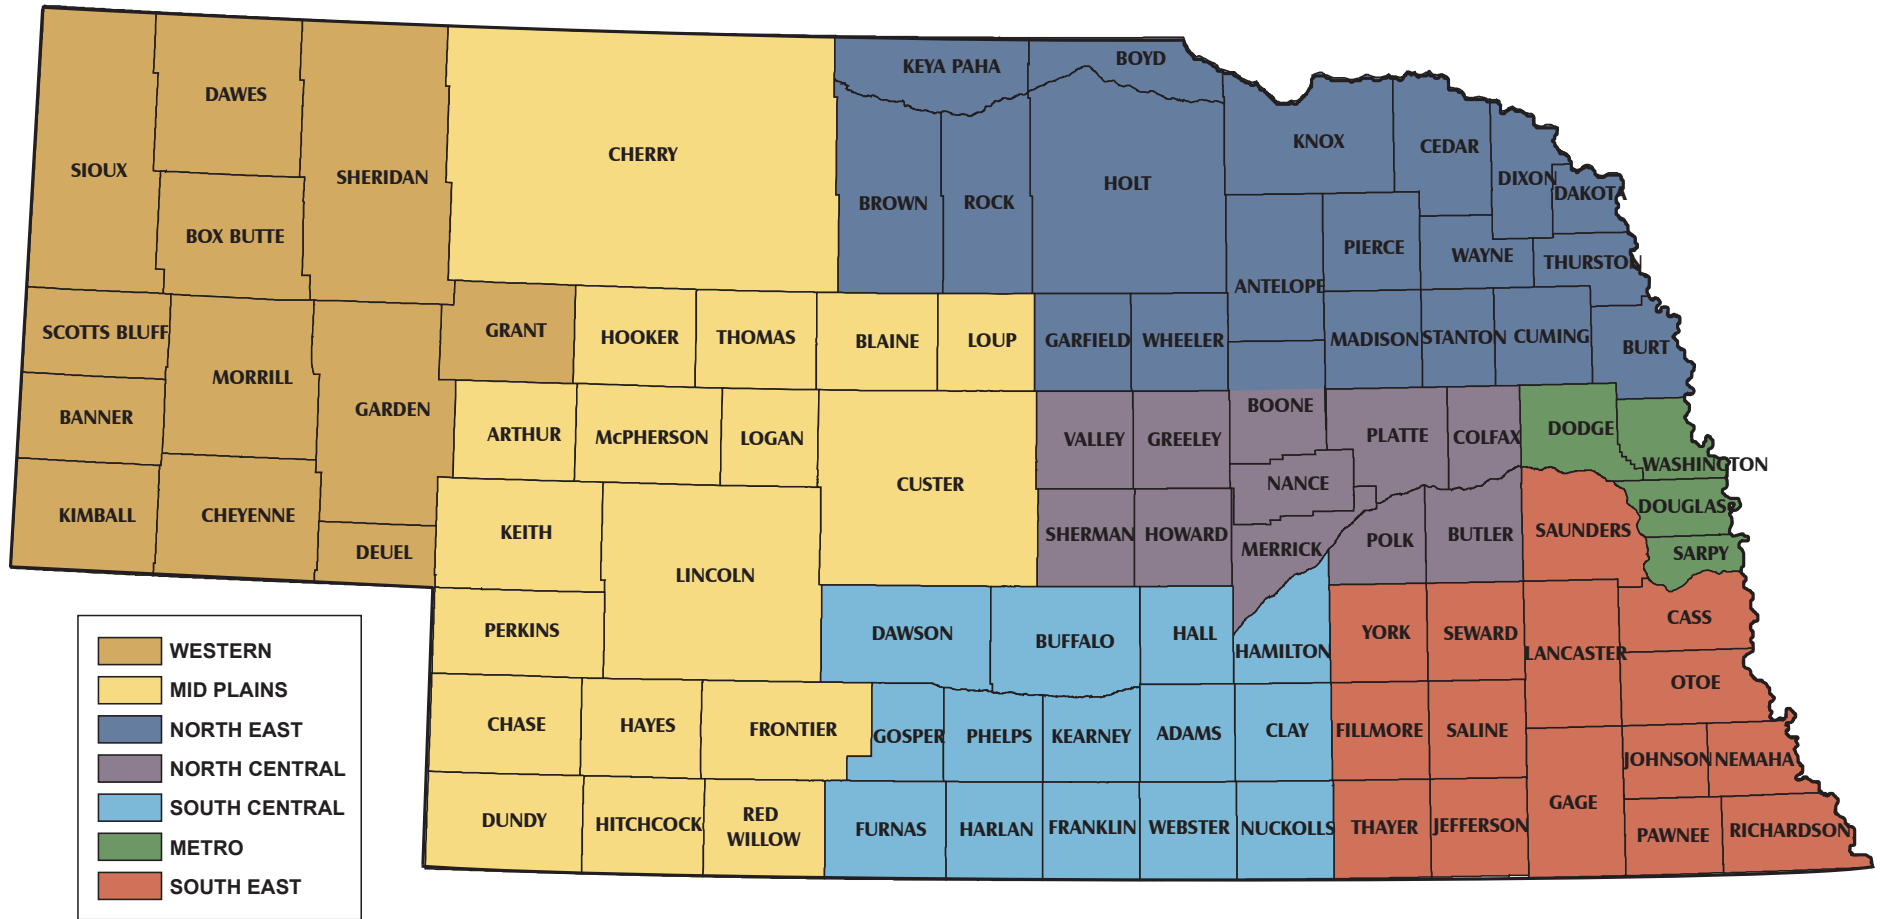

# NEBRASKA ENVIROTHON REGIONS

- WESTERN
- MID PLAINS
- NORTH EAST
- NORTH CENTRAL
- SOUTH CENTRAL
- METRO
- SOUTH EAST